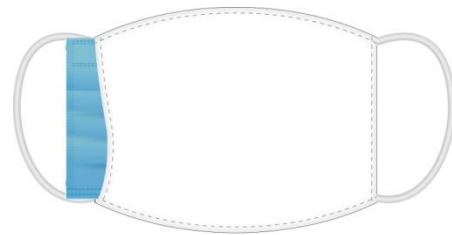

## Masks in solid colors categorized in 8 groups

Categorized in 8 groups, masks in solid colors (plain without printing) **cost less and can meet your fast delivery**. The same 8 groups are available by screen printing, too. [Click on sketch to view all 22 colors.](#)

Solid Colors Adult (YP11059#)

Finished Size 17.5x12cm

Solid Colors Adult 2in1 (YP11059-2in1#)

Finished Size 17.5x12cm

Solid Colors Kids (YP11059S#)

Finished Size 15x12cm

Solid Colors Kids 2in1 (YP11059S-2in1#)

Finished Size 15x12cm

3D Solid Colors Adult (YP11062#)

Finished Size 19x14cm

3D Solid Colors Adult 2in1 (YP11062-2in1#)

Finished Size 19x14cm

3D Solid Colors Kids (YP11062S#)

Finished Size 16x14cm

3D Solid Colors Kids 2in1 (YP11062S-2in1#)

Finished Size 16x14cm

Above size for reference only. Stretchable fabric and manual sewing may affect the mask 0.5 to 1.5cm smaller than the above description. This variable was considered during product design and will not affect its function.