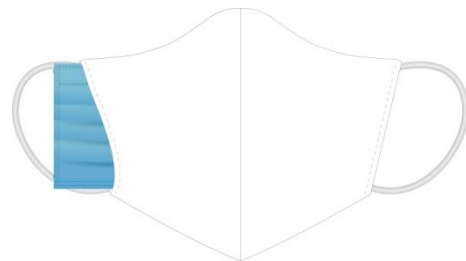

## Masks in solid colors categorized in 8 groups

Categorized in 8 groups, masks in solid colors (plain without printing) **cost less and can meet your fast delivery**. The same 8 groups are available by screen printing, too. [Click on sketch to view all 22 colors.](#)

Solid Colors Adult (YP11059#)

Finished Size 17.5x12cm

Solid Colors Adult 2in1 (YP11059-2in1#)

Finished Size 17.5x12cm

Solid Colors Kids (YP11059S#)

Finished Size 15x12cm

Solid Colors Kids 2in1 (YP11059S-2in1#)

Finished Size 15x12cm

3D Solid Colors Adult (YP11062#)

Finished Size 19x14cm

3D Solid Colors Adult 2in1 (YP11062-2in1#)

Finished Size 19x14cm

3D Solid Colors Kids (YP11062S#)

Finished Size 16x14cm

3D Solid Colors Kids 2in1 (YP11062S-2in1#)

Finished Size 16x14cm

Above size for reference only. Stretchable fabric and manual sewing may affect the mask 0.5 to 1.5cm smaller than the above description. This variable was considered during product design and will not affect its function.